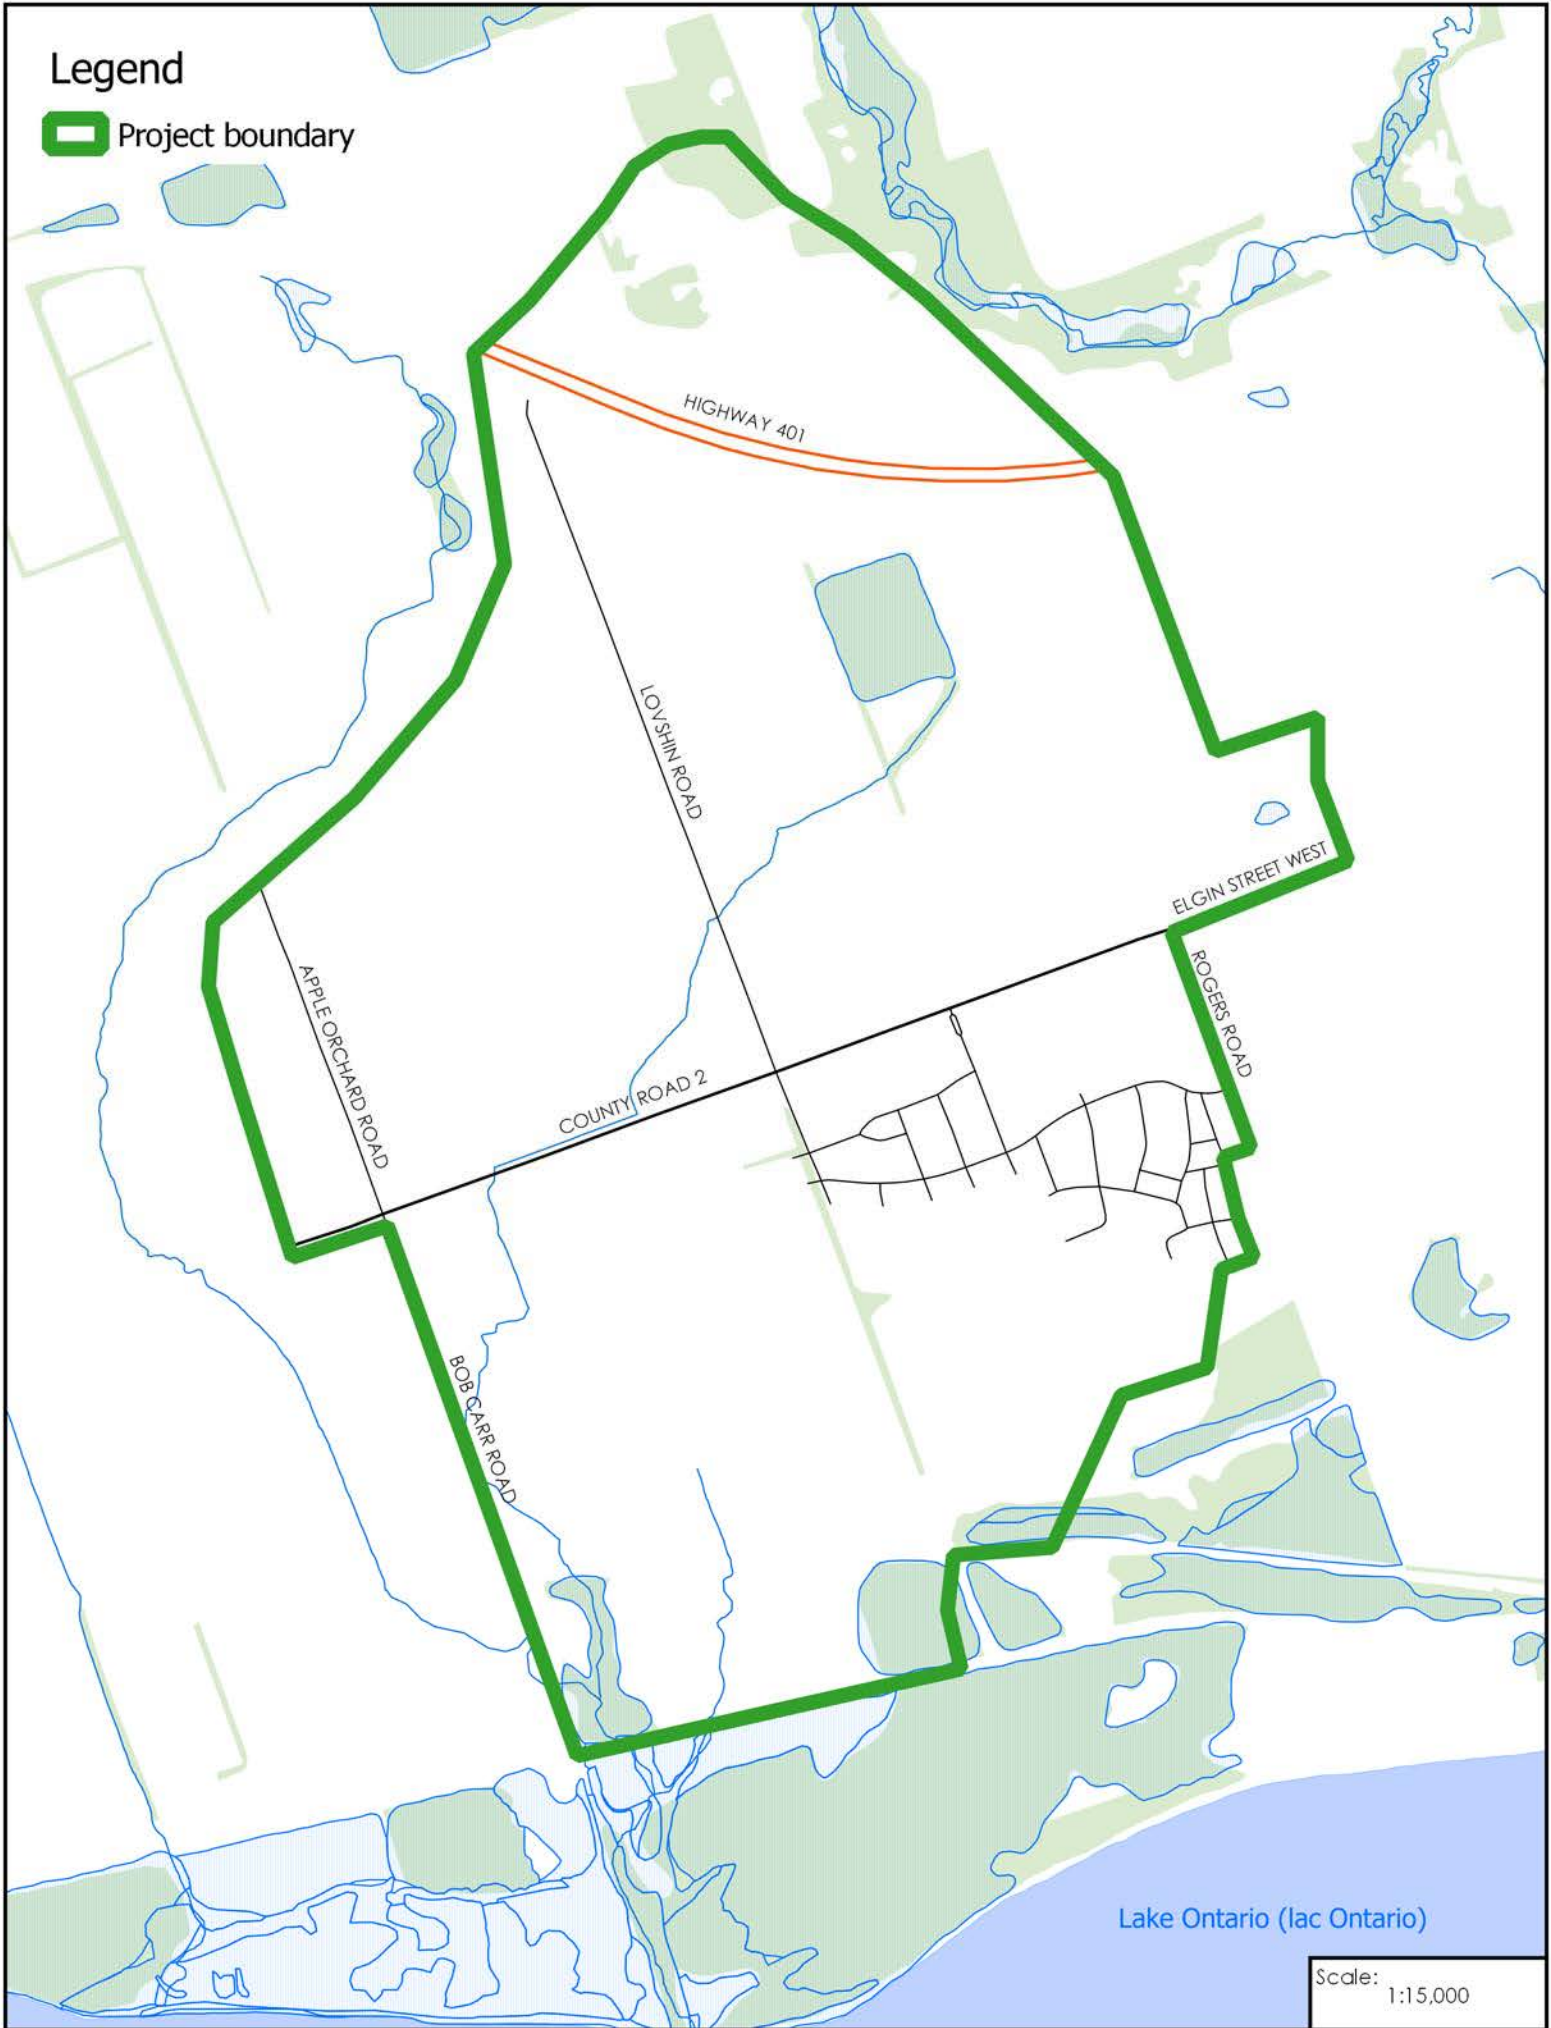

Legend

 Project boundary

Scale: 1:15,000