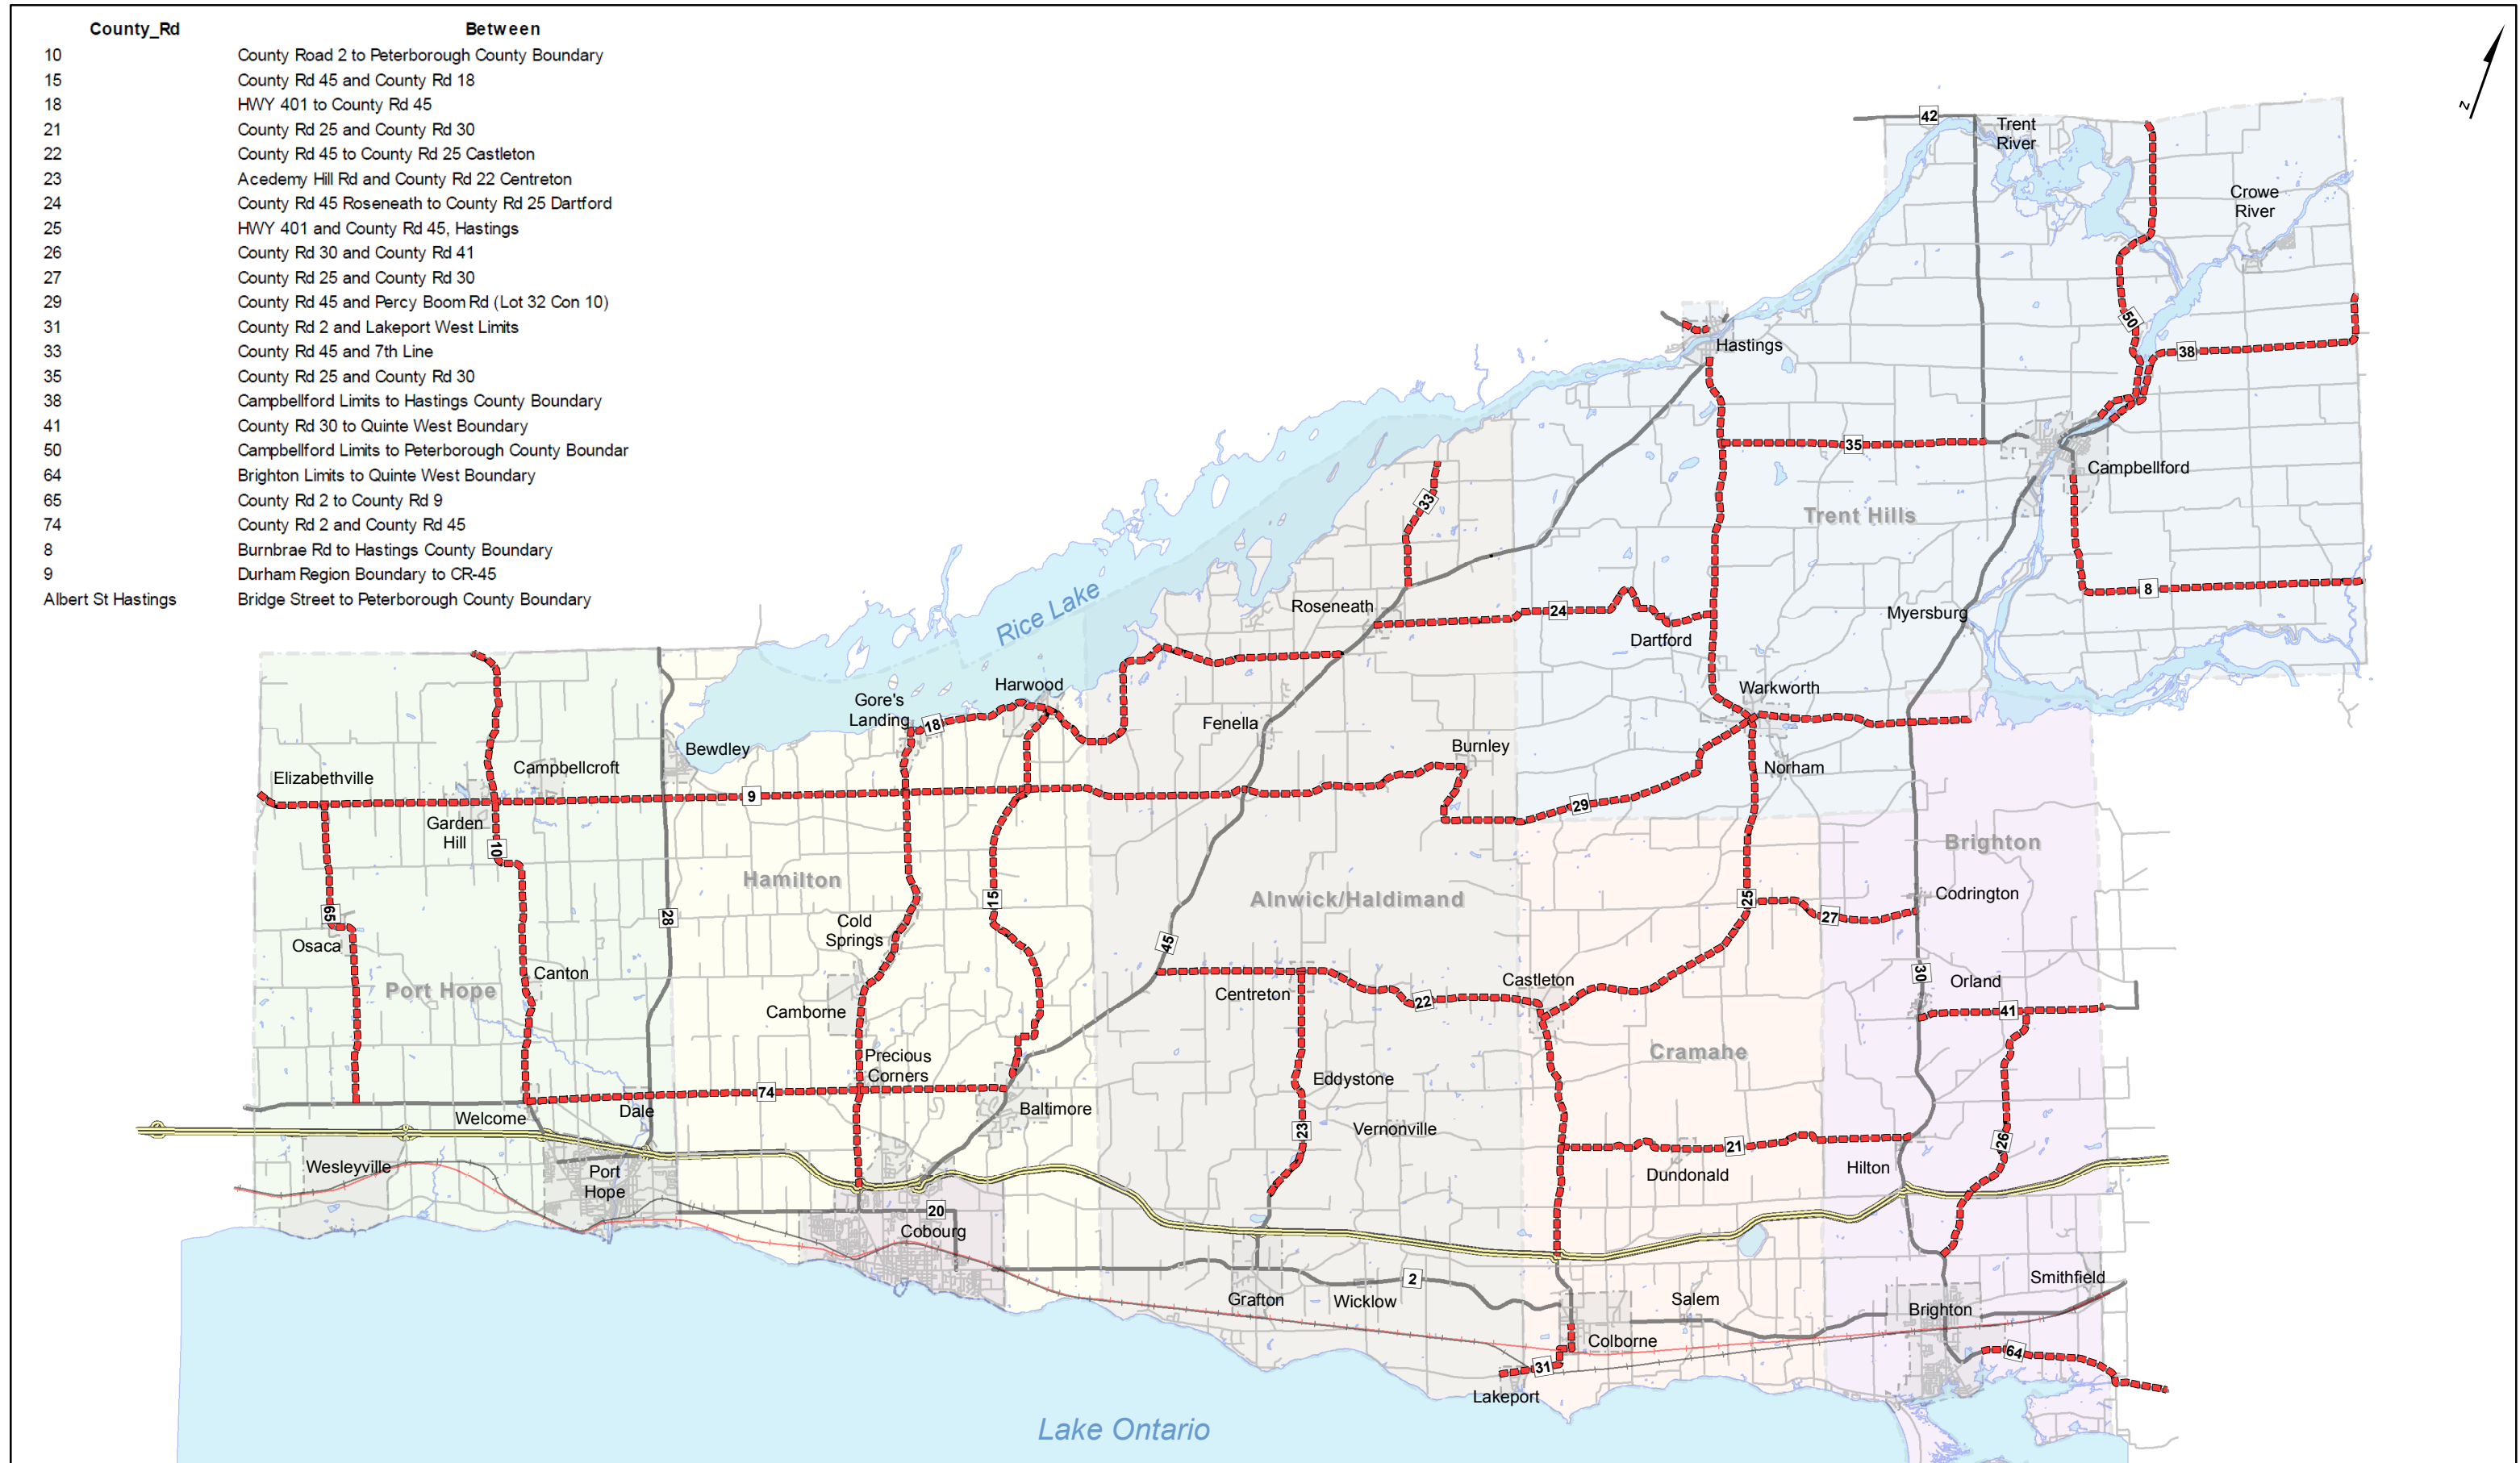

Half Loads on County Roads

(c). Copyright. County of Northumberland 2018.
This map is for information purposes only and
the County of Northumberland takes no
responsibility for, nor guarantees the accuracy
of all the information contained in the map.

Source: Northumberland County, 2018
MNR, 2018
Includes Material (c) 2018 of The Queen's Printer for Ontario. All Rights Reserved.

All rights reserved. May not be
reproduced without permission